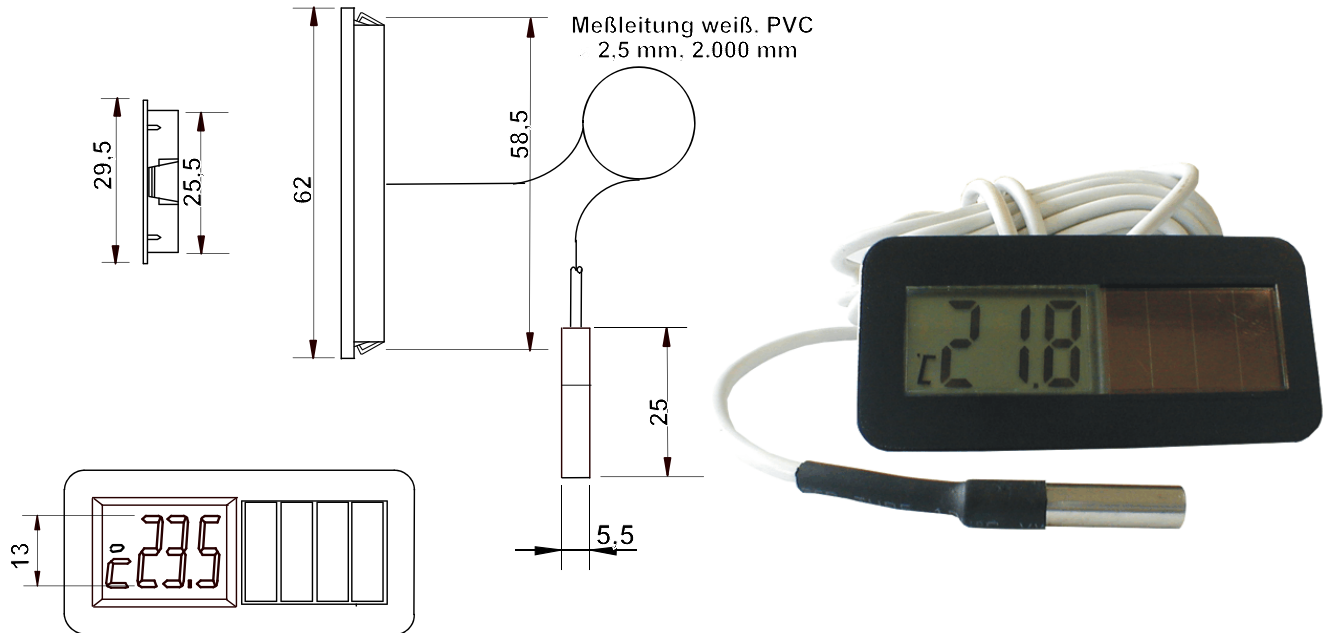

## Solarpowered LCD thermometer

### frontpanel cutout 25 x 58 mm

Display:	3 (+ "-" Zeichen), Ziffernhöhe 13 mm
Range:	-50...+50°C
Resolution:	0,1°C (< -9,9°C = 1°C)
Accuracy:	± 2°C
meas. cycle:	10 sec.
ambient temp.:	-30...+60°C